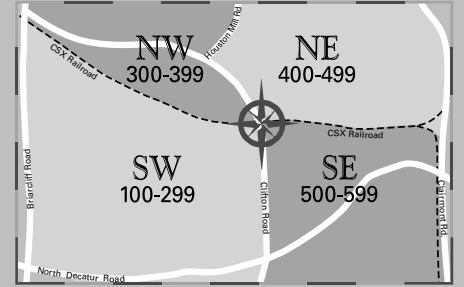

EMORY
 1380 OXFORD ROAD, NE
 ATLANTA, GA 30322
 INFORMATION 404.727.6123
 EMORY POLICE 404.727.6111

P Visitor Parking

600
 Emory University
 Briarcliff Campus